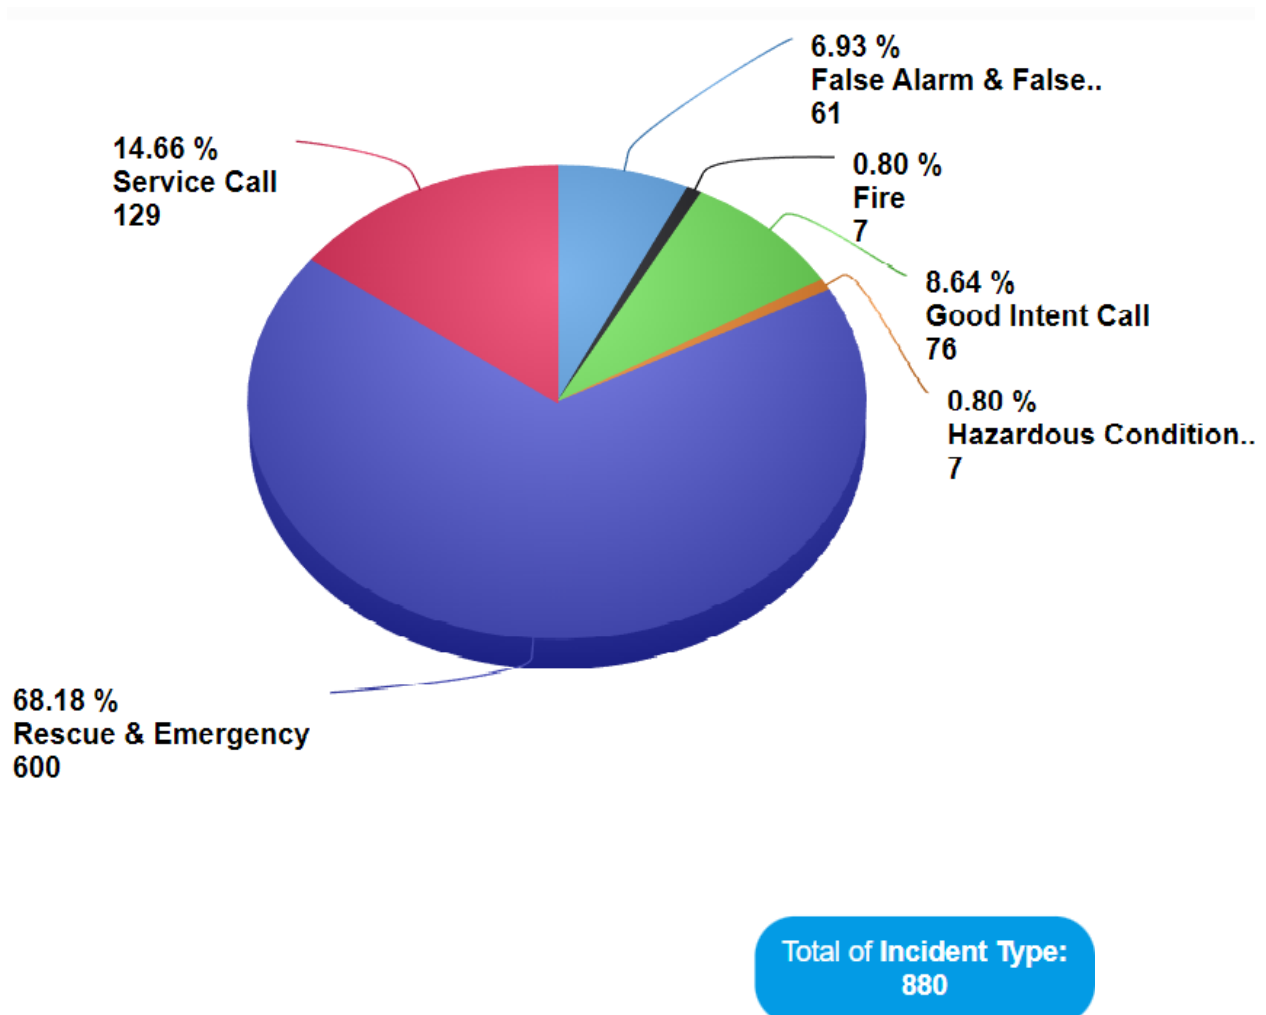

BLUFFTON TOWNSHIP FIRE DISTRICT

357 FORDING ISLAND ROAD
OKATIE, SOUTH CAROLINA 29909

Incident Responses by Type March 2024