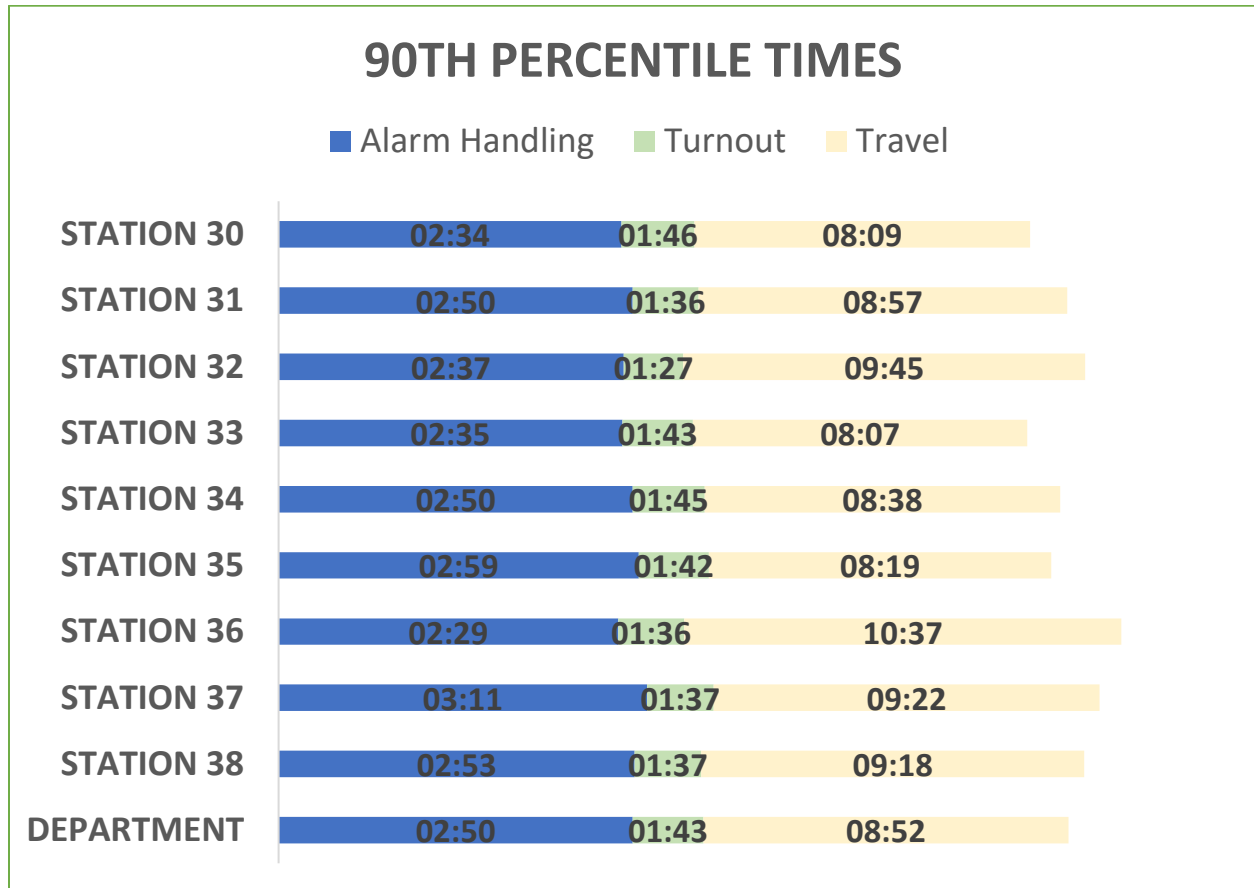

BLUFFTON TOWNSHIP FIRE DISTRICT

357 FORDING ISLAND ROAD
OKATIE, SOUTH CAROLINA 29909

90th Percentile Response Times Report March 2024

	Alarm Handling	Turnout	Travel	Total Response	Count
STATION 30	02:34	01:46	08:09	12:22	120
STATION 31	02:50	01:36	08:57	12:59	53
STATION 32	02:37	01:27	09:45	13:35	28
STATION 33	02:35	01:43	08:07	14:20	40
STATION 34	02:50	01:45	08:38	12:11	170
STATION 35	02:59	01:42	08:19	12:44	111
STATION 36	02:29	01:36	10:37	14:49	15
STATION 37	03:11	01:37	09:22	20:44	16
STATION 38	02:53	01:37	09:18	12:14	94
DEPARTMENT	02:50	01:43	08:52	12:33	646