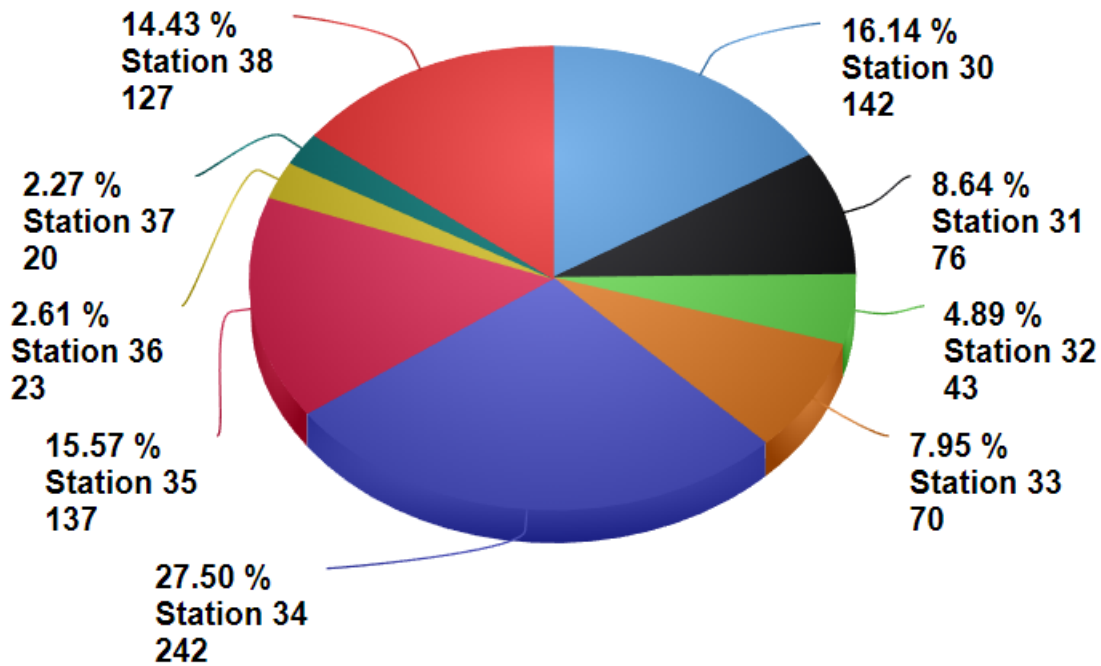

If you have any questions with respect to any of these reports, please do not hesitate to ask.

BLUFFTON TOWNSHIP FIRE DISTRICT

357 FORDING ISLAND ROAD
OKATIE, SOUTH CAROLINA 29909

Incident Responses by Type March 2024

BLUFFTON TOWNSHIP FIRE DISTRICT

357 FORDING ISLAND ROAD
OKATIE, SOUTH CAROLINA 29909

Incident Responses by Station March 2024

Total of Station: 880

BLUFFTON TOWNSHIP FIRE DISTRICT

357 FORDING ISLAND ROAD
OKATIE, SOUTH CAROLINA 29909