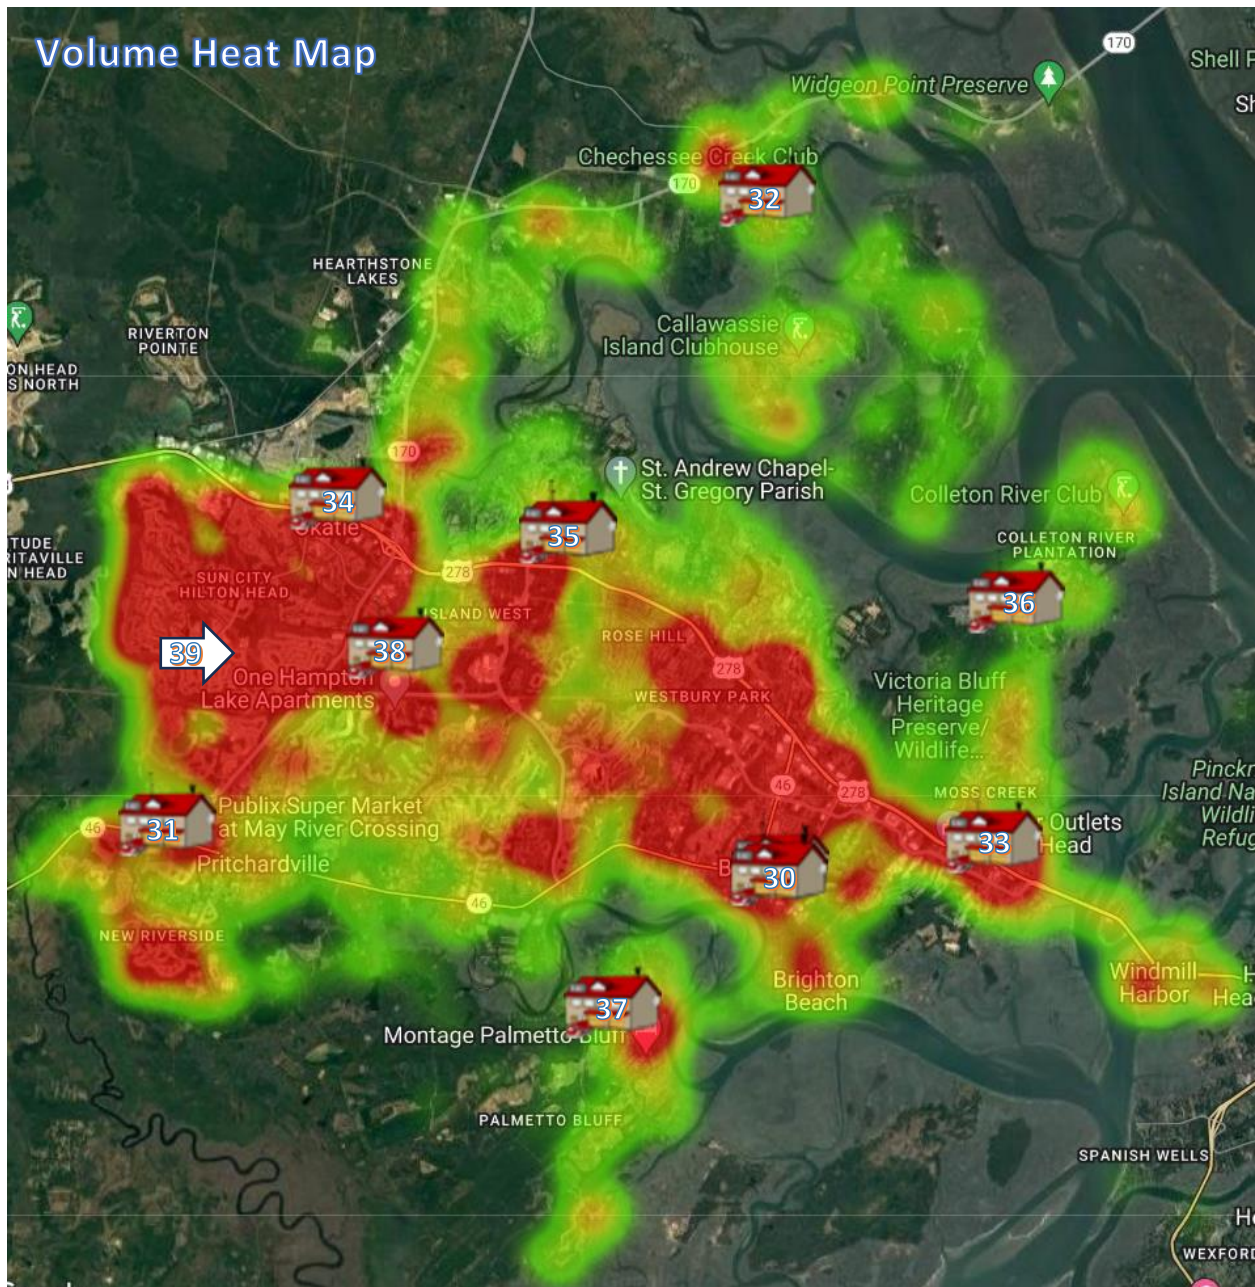

BLUFFTON TOWNSHIP FIRE DISTRICT

357 FORDING ISLAND ROAD
OKATIE, SOUTH CAROLINA 29909

Incident Responses Heat Map Last 12 Months